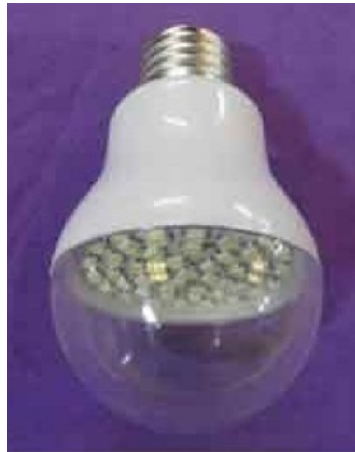

# ULED30WB48

3 Watt LED warm white

- ✓ High efficiency
- ✓ robust, very long lifetime
- ✓ warm white 3000K; 285 lm, 180° angle
- ✓ 10 .. 16V Volt DC, 3 Watt
- ✓ 95 mm x 55 mm Ø; E27 socket
- ✓ 48x LED SMD3528

# ULED30WB48

3 Watt LED-Lampe warmweiß

- ✓ Hoch effizient
- ✓ robust, 50 000h Lebensdauer
- ✓ Licht warmweiß 3000K; 285 lm, 180°
- ✓ 10 .. 16V Volt DC, 3 Watt
- ✓ 95 mm x 55 mm Ø; E27 Sockel
- ✓ 48x LED SMD3528